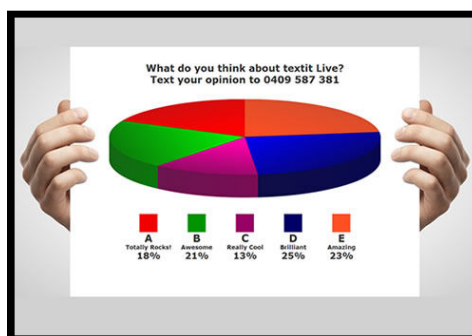

Welcome to our fundraising dinner & auction.
Tonight, we're bidding on a bottle of 1984 Grange
Donated by Mr Penfold - thank you.

Text your bid to 0409 587 381
Good luck

$ 571

HIGHEST BID FROM 04XX XX8 665